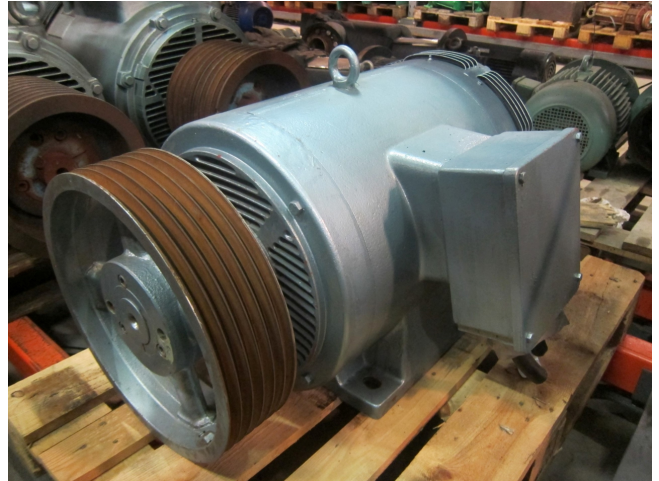

Schorch AN5250M BB011

Specifications

Марка	Schorch
тип	AN5250M BB011
kW	90
RPM	1460
50 Hz / 60 Hz	50Hz
Stock	1

Description

Used Schorch AN5250M BB011

Used electro motor build by Schorch type AN5250M BB011 with 90kW and 1460RPM at 50Hz.